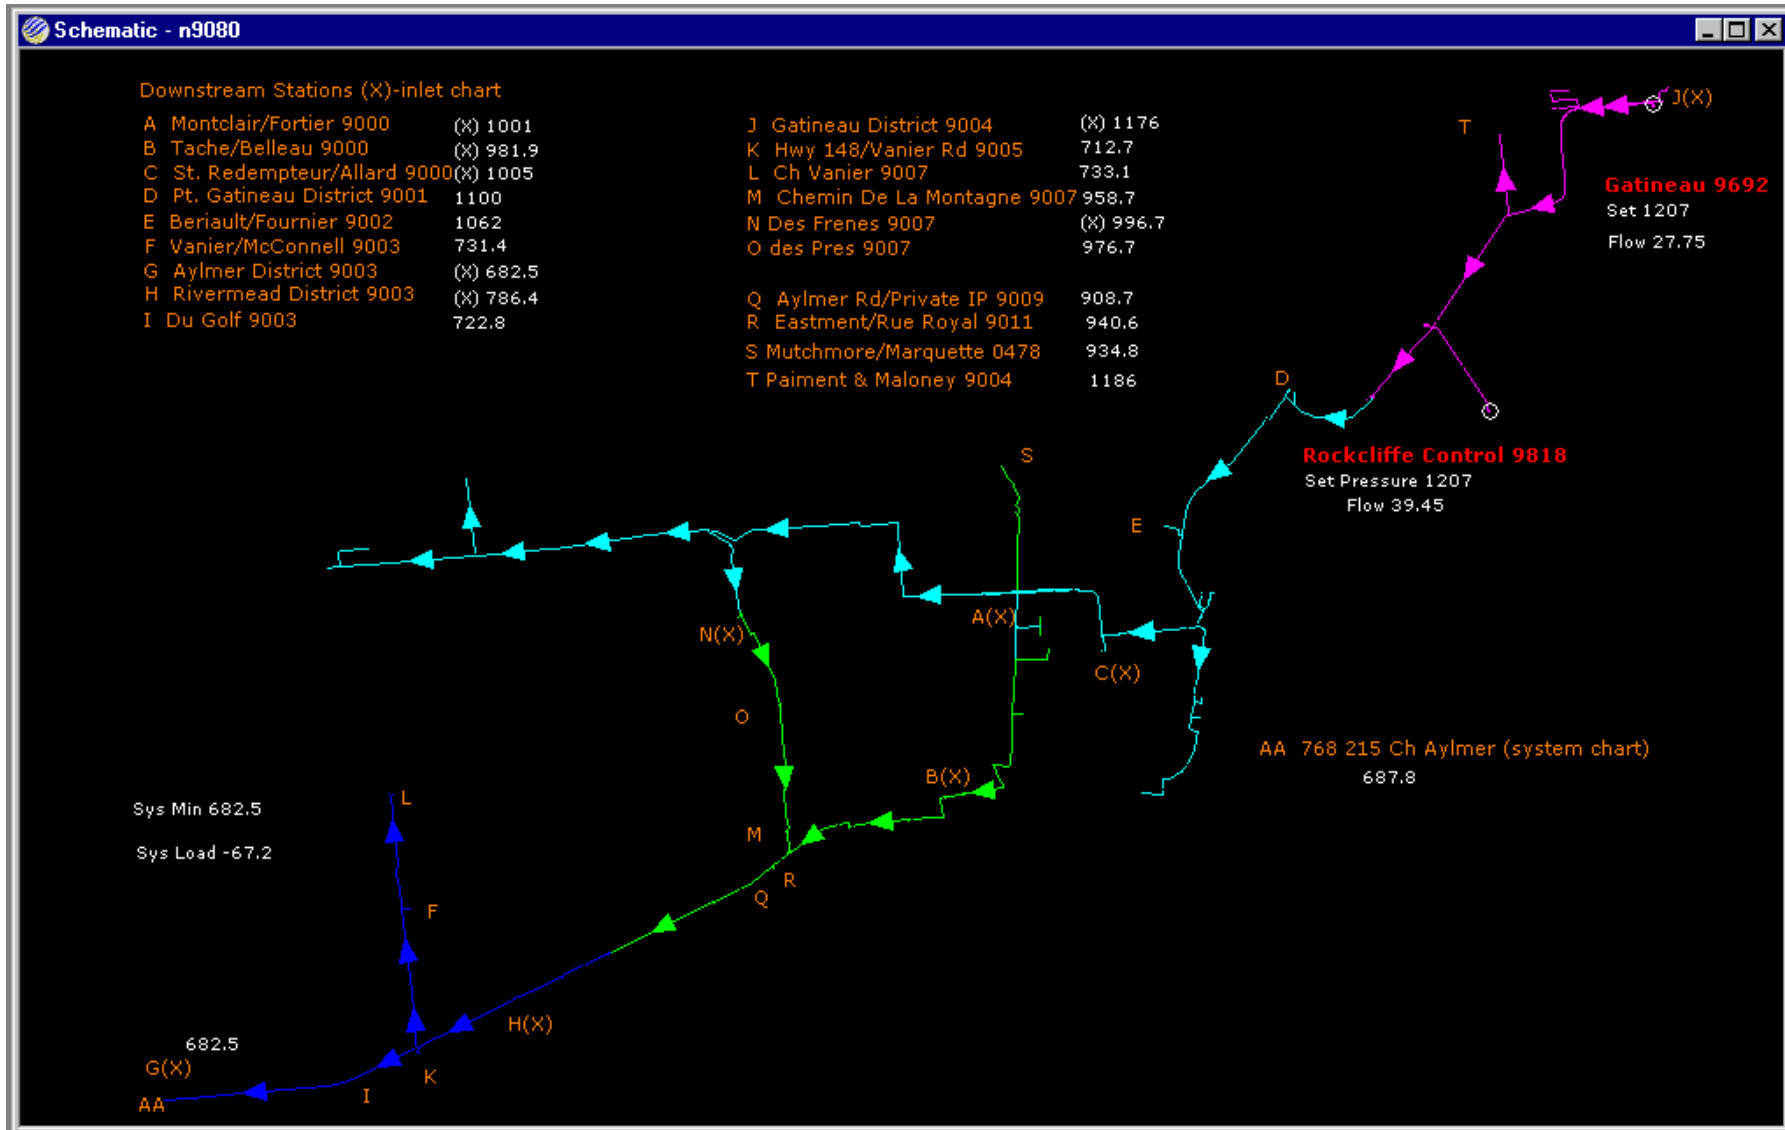

Appendix 'A'

Forecasted System Pressures for 2003/04 Heating Season without Reinforcement (Pressures in kPa)

Original : 2004-05-05

Appendix 'A'

Forecasted System Pressures for 2004/05 Heating Season with Reinforcement (Pressures in kPa)