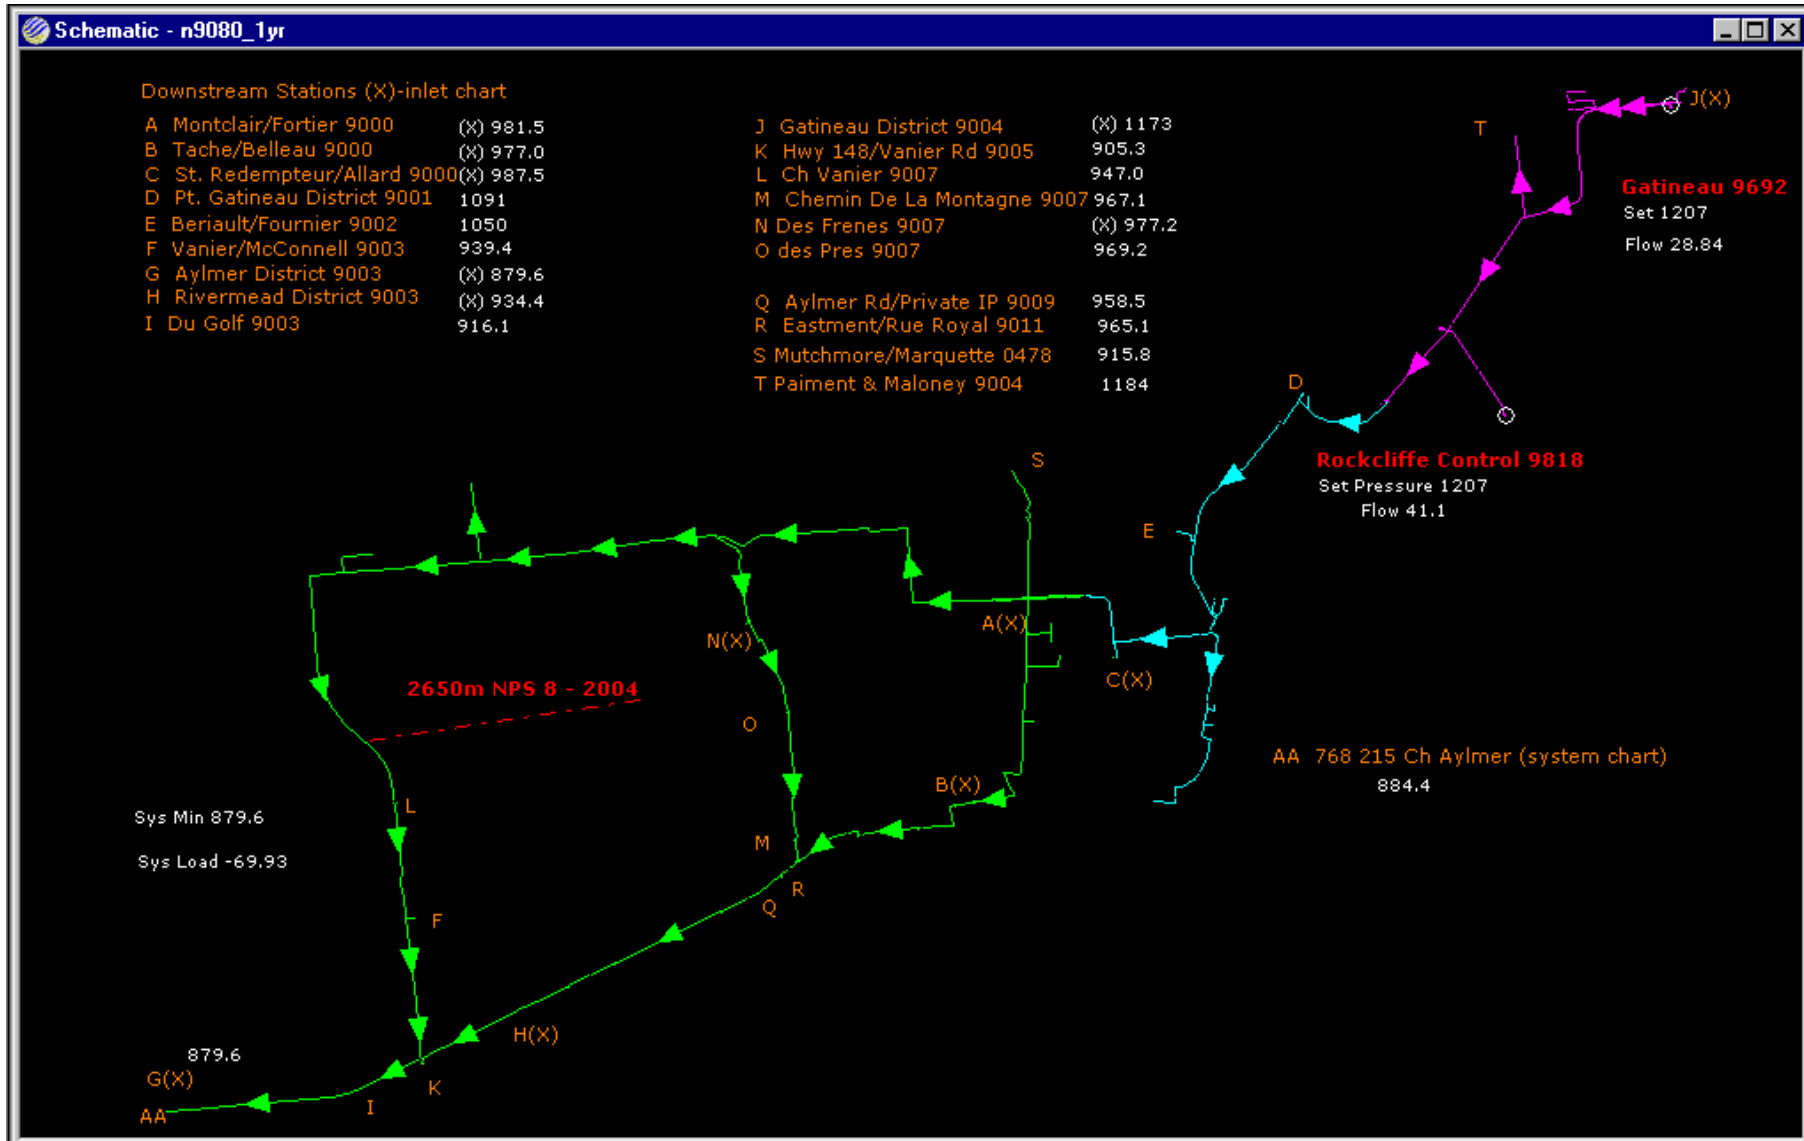

Appendix 'A'

Forecasted System Pressures for 2003/04 Heating Season without Reinforcement (Pressures in kPa)

Original : 2004-05-05

Appendix 'A'

Forecasted System Pressures for 2004/05 Heating Season with Reinforcement (Pressures in kPa)