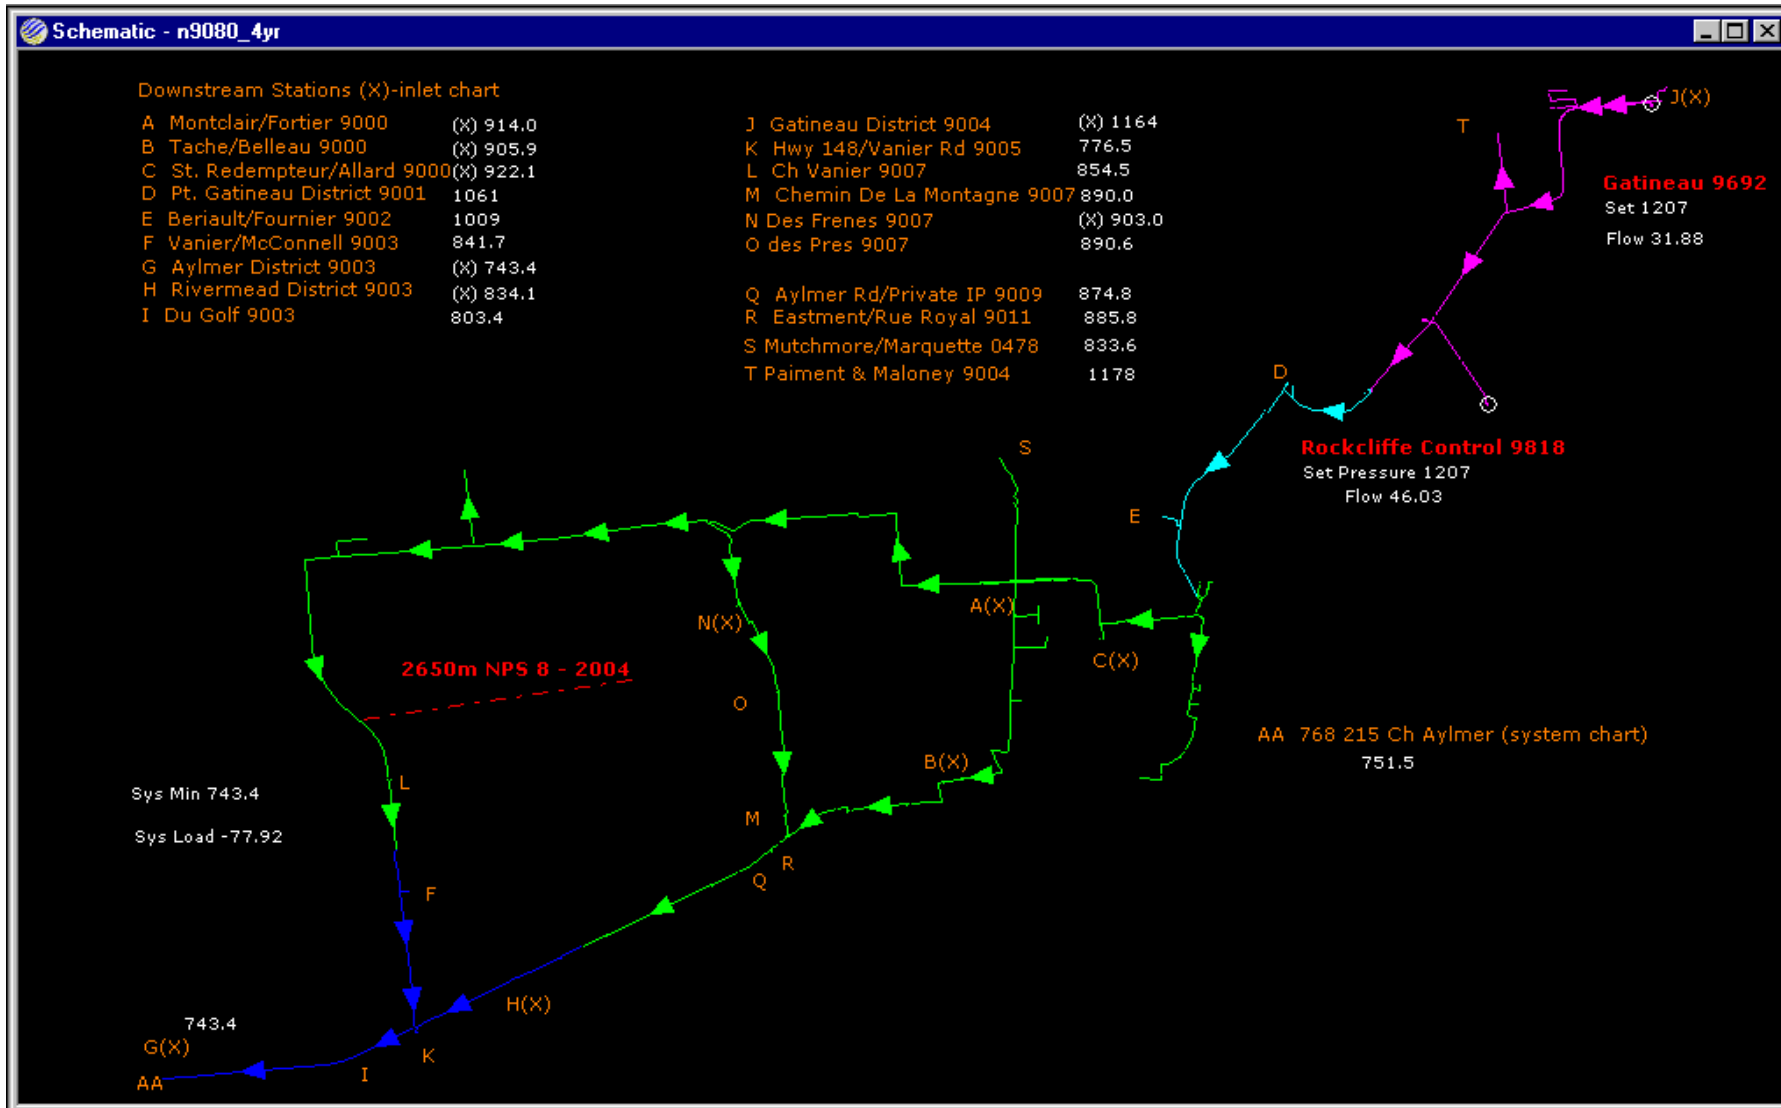

Appendix 'A'

Forecasted System Pressures for 2007/08 Heating Season with Reinforcement (Pressures in kPa)

Original : 2004-05-05