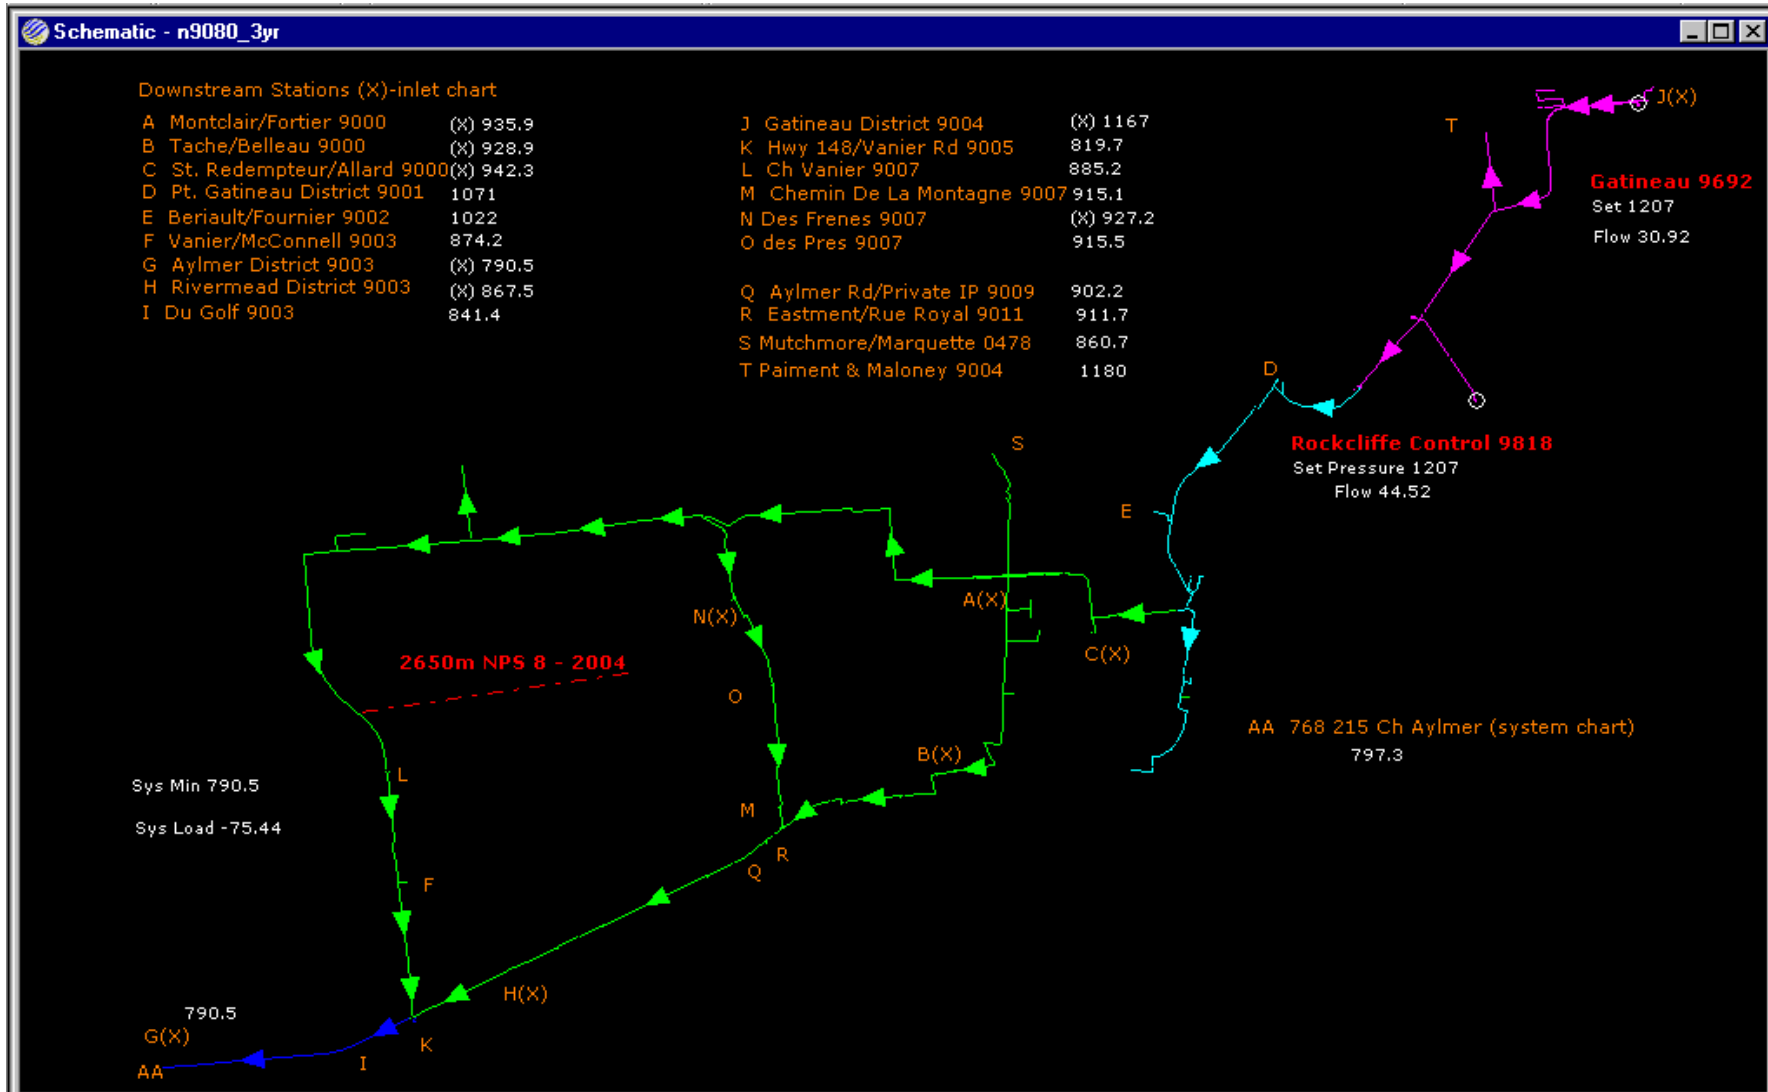

Original : 2004-05-05

Appendix 'A'

Forecasted System Pressures for 2005/06 Heating Season with Reinforcement (Pressures in kPa)

Original : 2004-05-05

Appendix 'A'

Forecasted System Pressures for 2006/07 Heating Season with Reinforcement (Pressures in kPa)