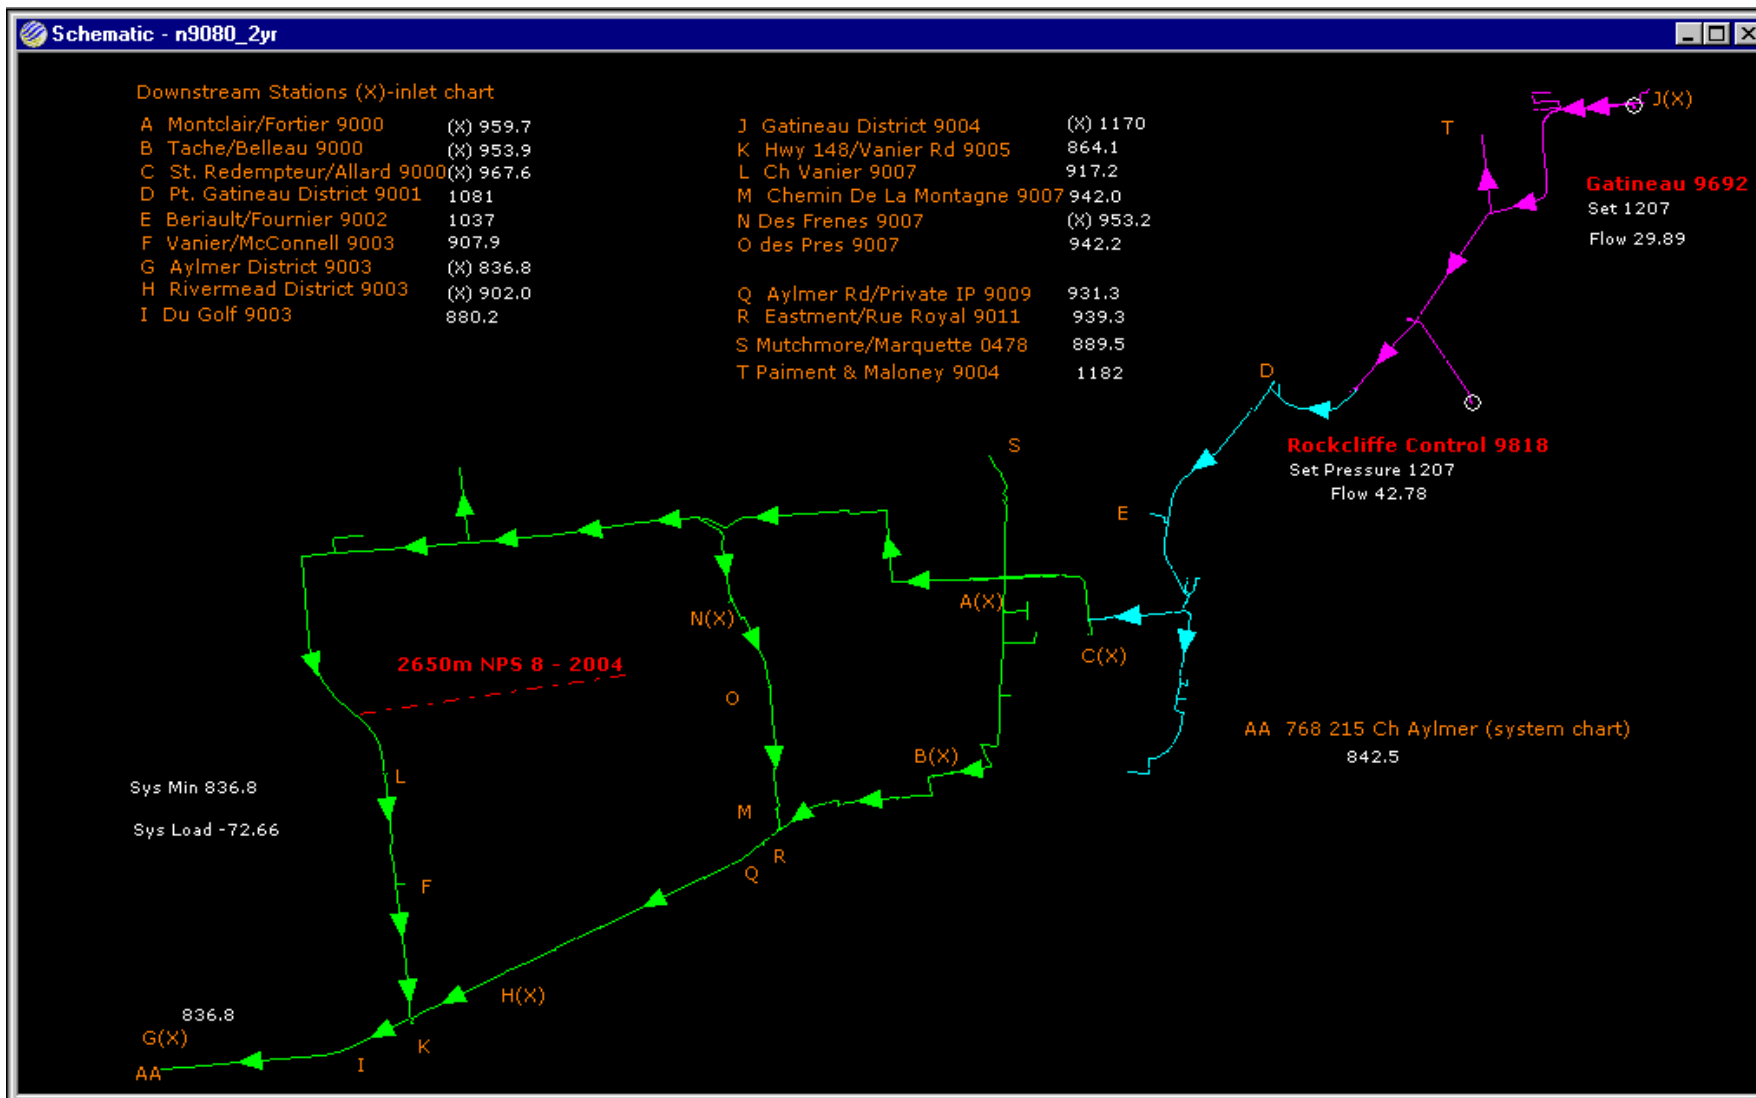

Appendix 'A'

Forecasted System Pressures for 2005/06 Heating Season with Reinforcement (Pressures in kPa)

Original : 2004-05-05