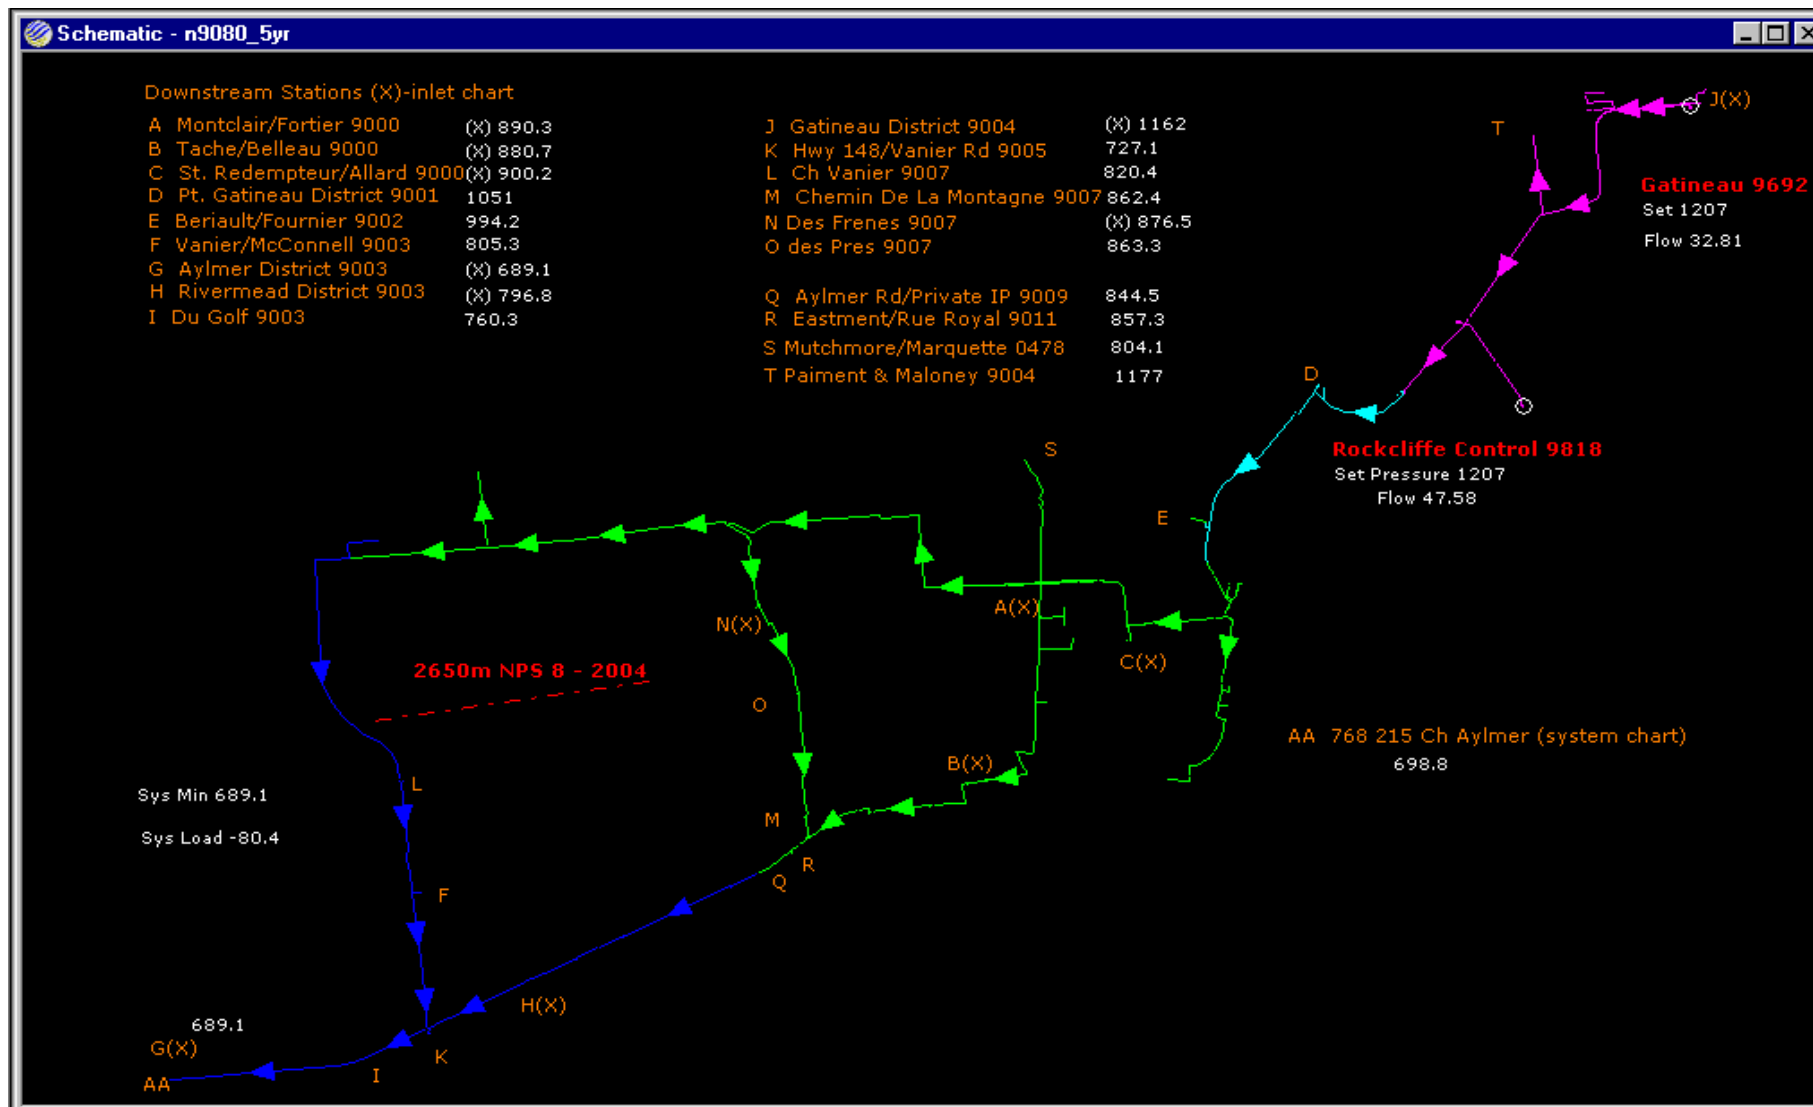

Original : 2004-05-05

Appendix 'A'

Forecasted System Pressures for 2007/08 Heating Season with Reinforcement (Pressures in kPa)

Original : 2004-05-05

Appendix 'A'

Forecasted System Pressures for 2008/09 Heating Season with Reinforcement (Pressures in kPa)