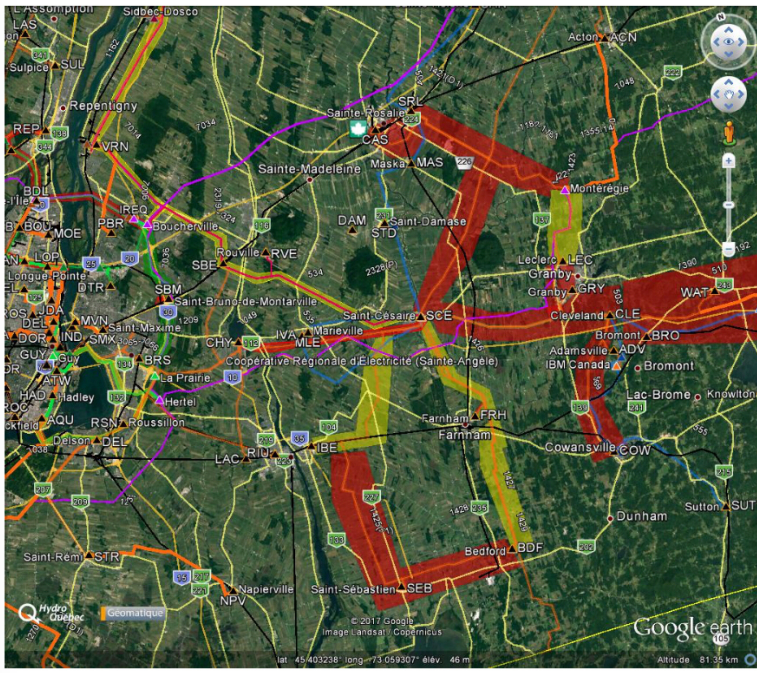

Lafrance, Eric 
Image Google Earth
To: Anthony L.

Inbox - Hashrate December 7, 2017 at 11:09 AM

EL

Lafrance, Eric
Image Google Earth
To: Anthony L.

Inbox - Hashrate November 17, 2017 at 3:05 PM

☆ Lafrance, Eric
Image Google Earth
To: Anthony L.